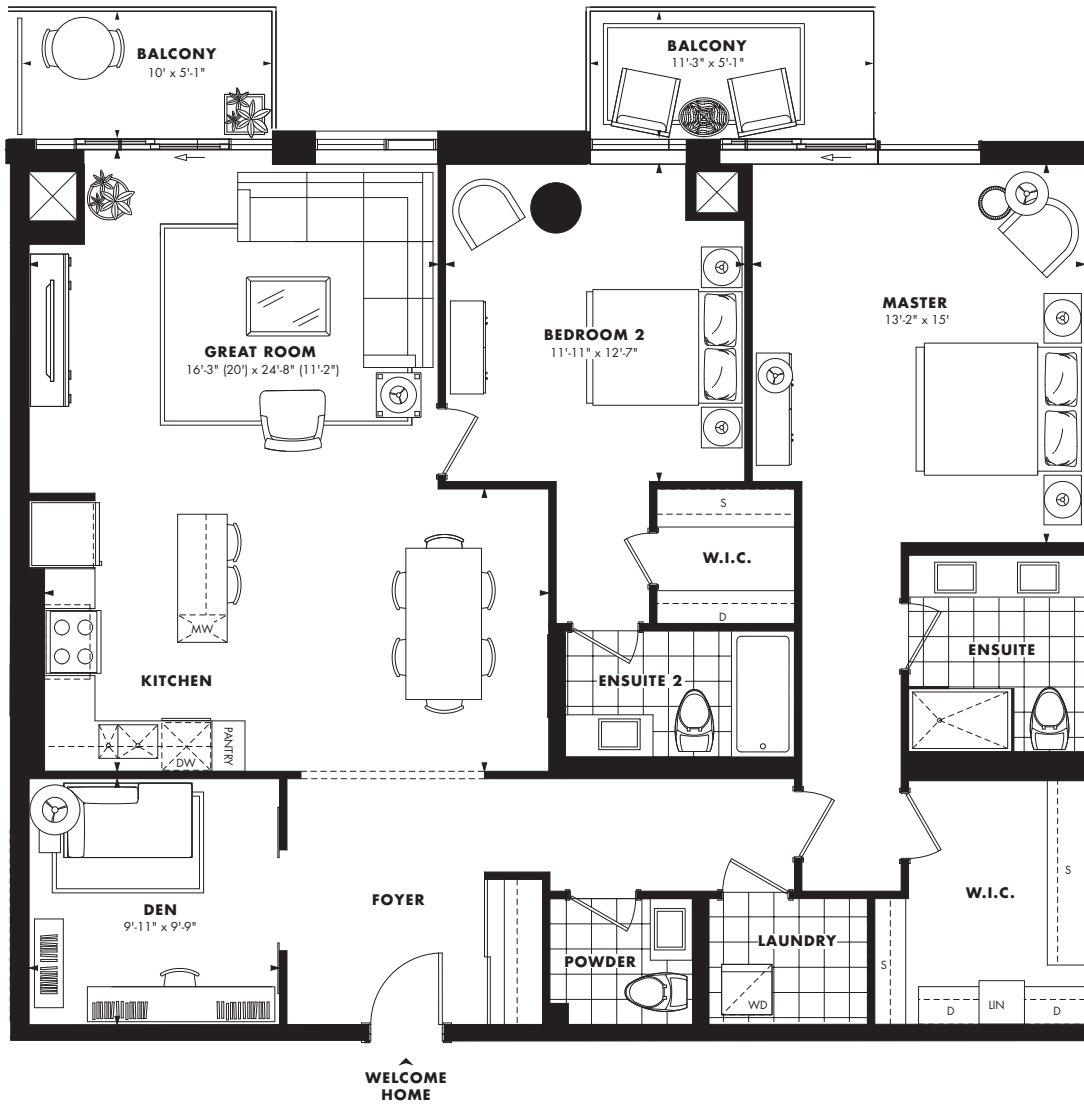

Upton

2 Bedroom + Den

Indoor Living - 1534 sq. ft.

Outdoor Living - 107 sq. ft.

Total Living - 1641 sq. ft.

MINTO BEECHWOOD

Specific floor information and location may vary between floors. Balcony and window conditions may vary by suite. Please see sales representative for complete details. Actual usable floor space may vary from the stated floor area. Specifications are subject to change without notice. Some features may vary by suite design. Furniture not included. E. & O. E. 0916